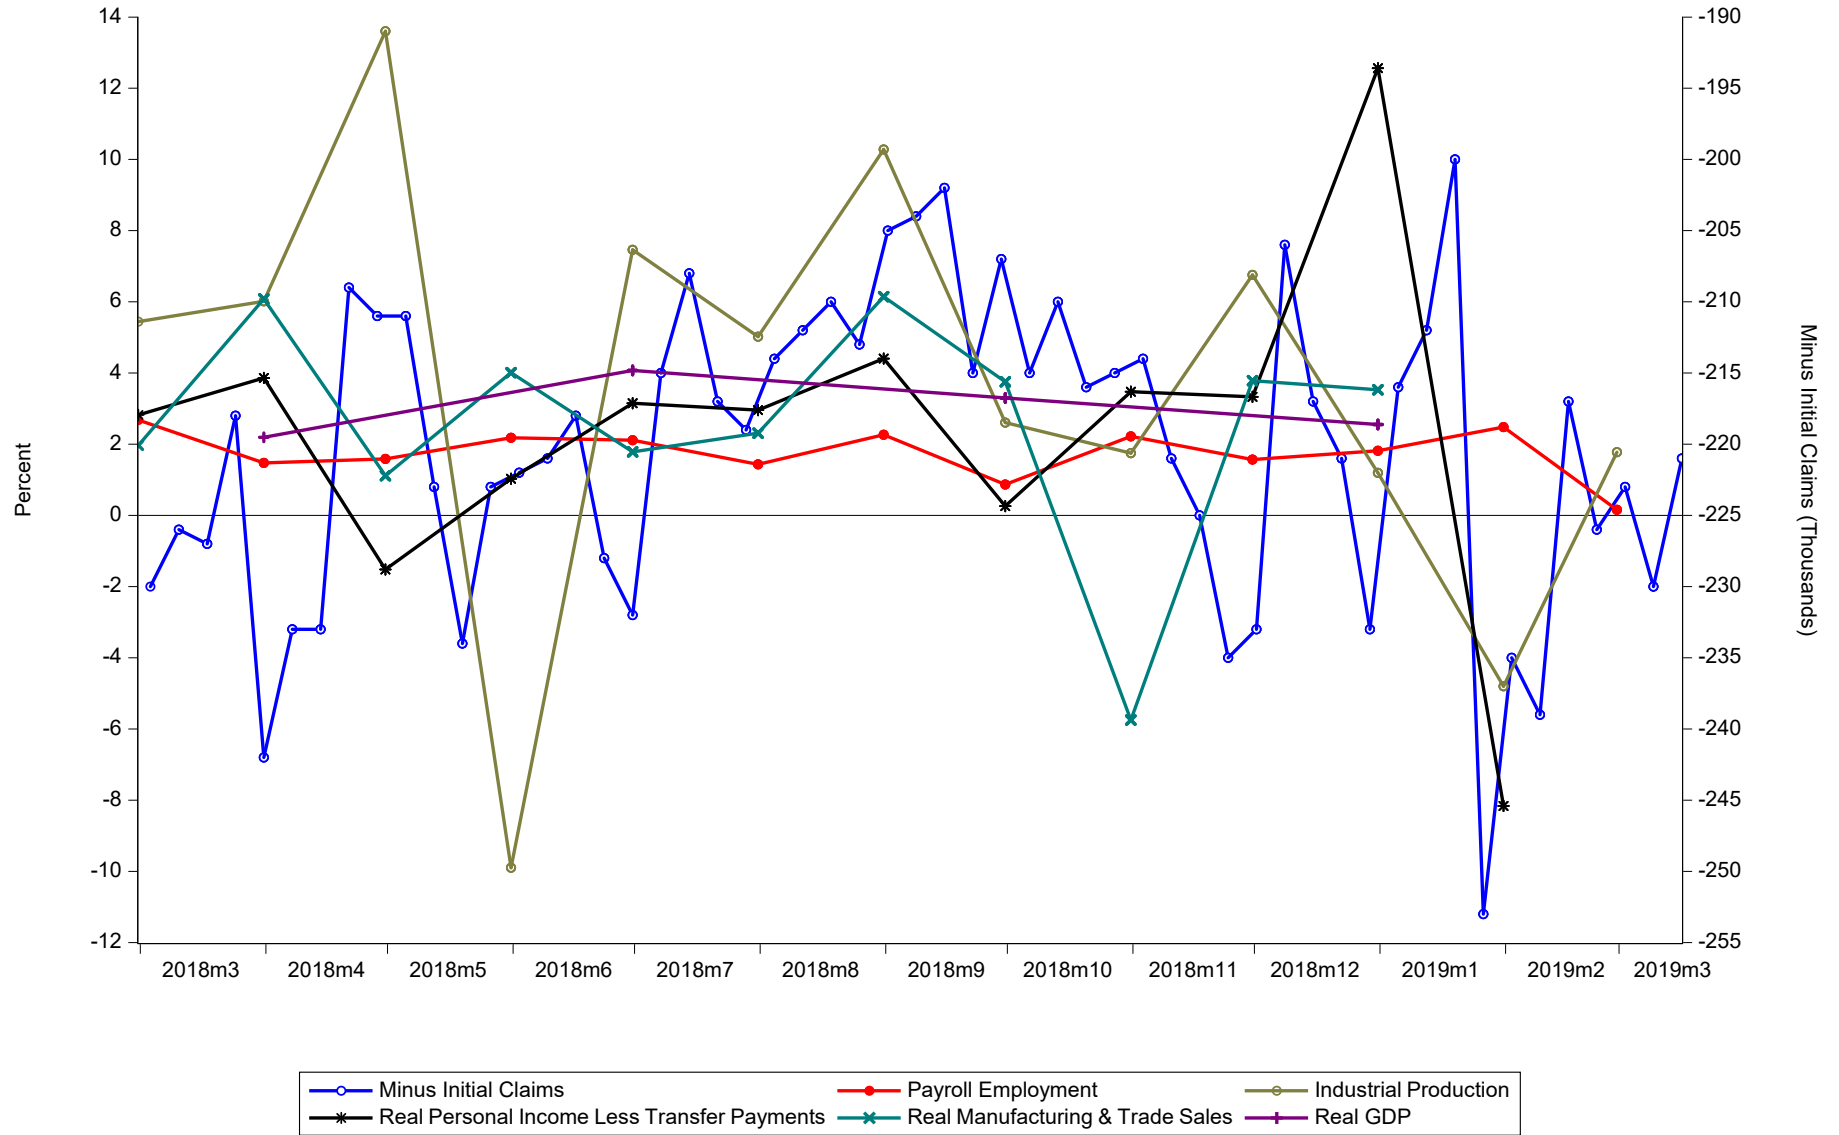

Underlying Data for the ADS Index (2/28/2018 - 03/16/2019)

Note: We construct the ADS Index using the latest data available as of March 21, 2019. All indicators except for Initial Claims are in annualized growth rates. We plot the negative of Initial Claims shown on the right scale.