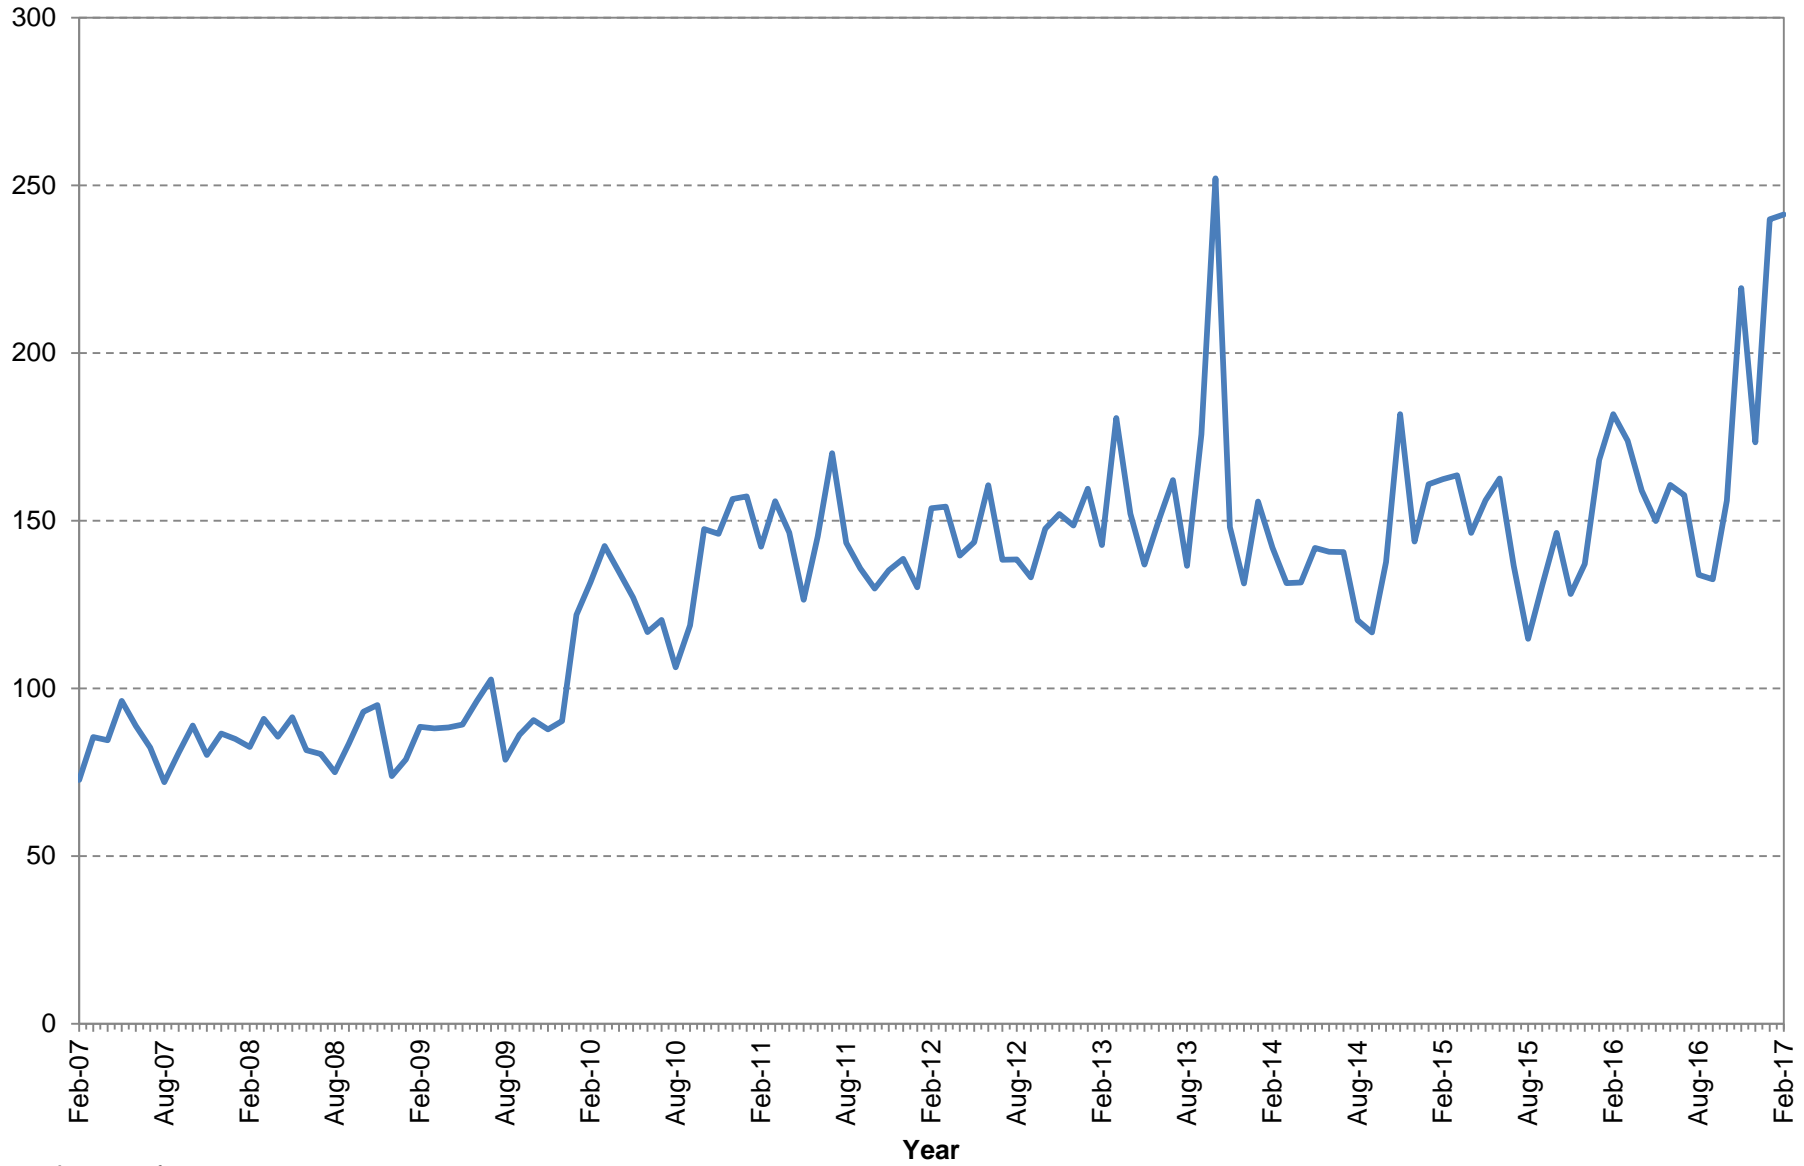

Partisan Conflict Index

(February 2007- February 2017)

Average of 1990 = 100