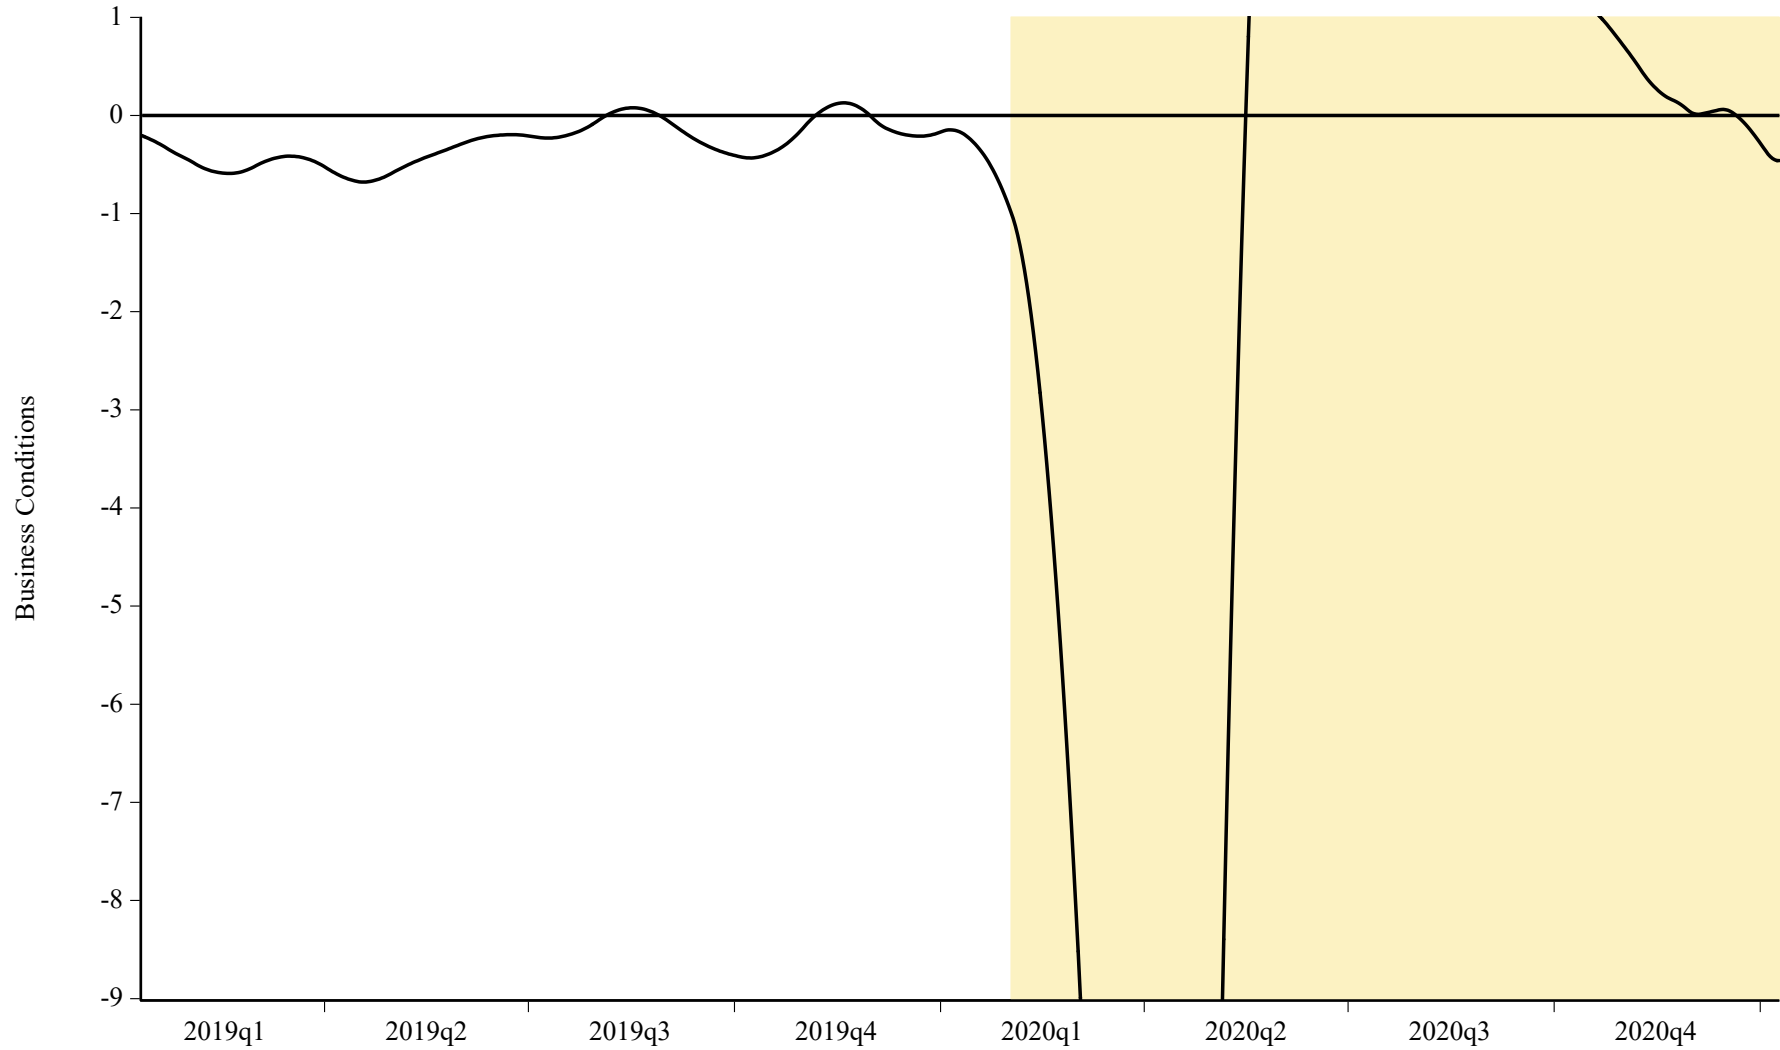

Aruoba-Diebold-Scotti Business Conditions Index (01/09/2019 - 01/09/2021) / Y Axis Range Truncated

Note: We construct the ADS Index using the latest data available as of January 15, 2021. The y axis range has been temporarily truncated.