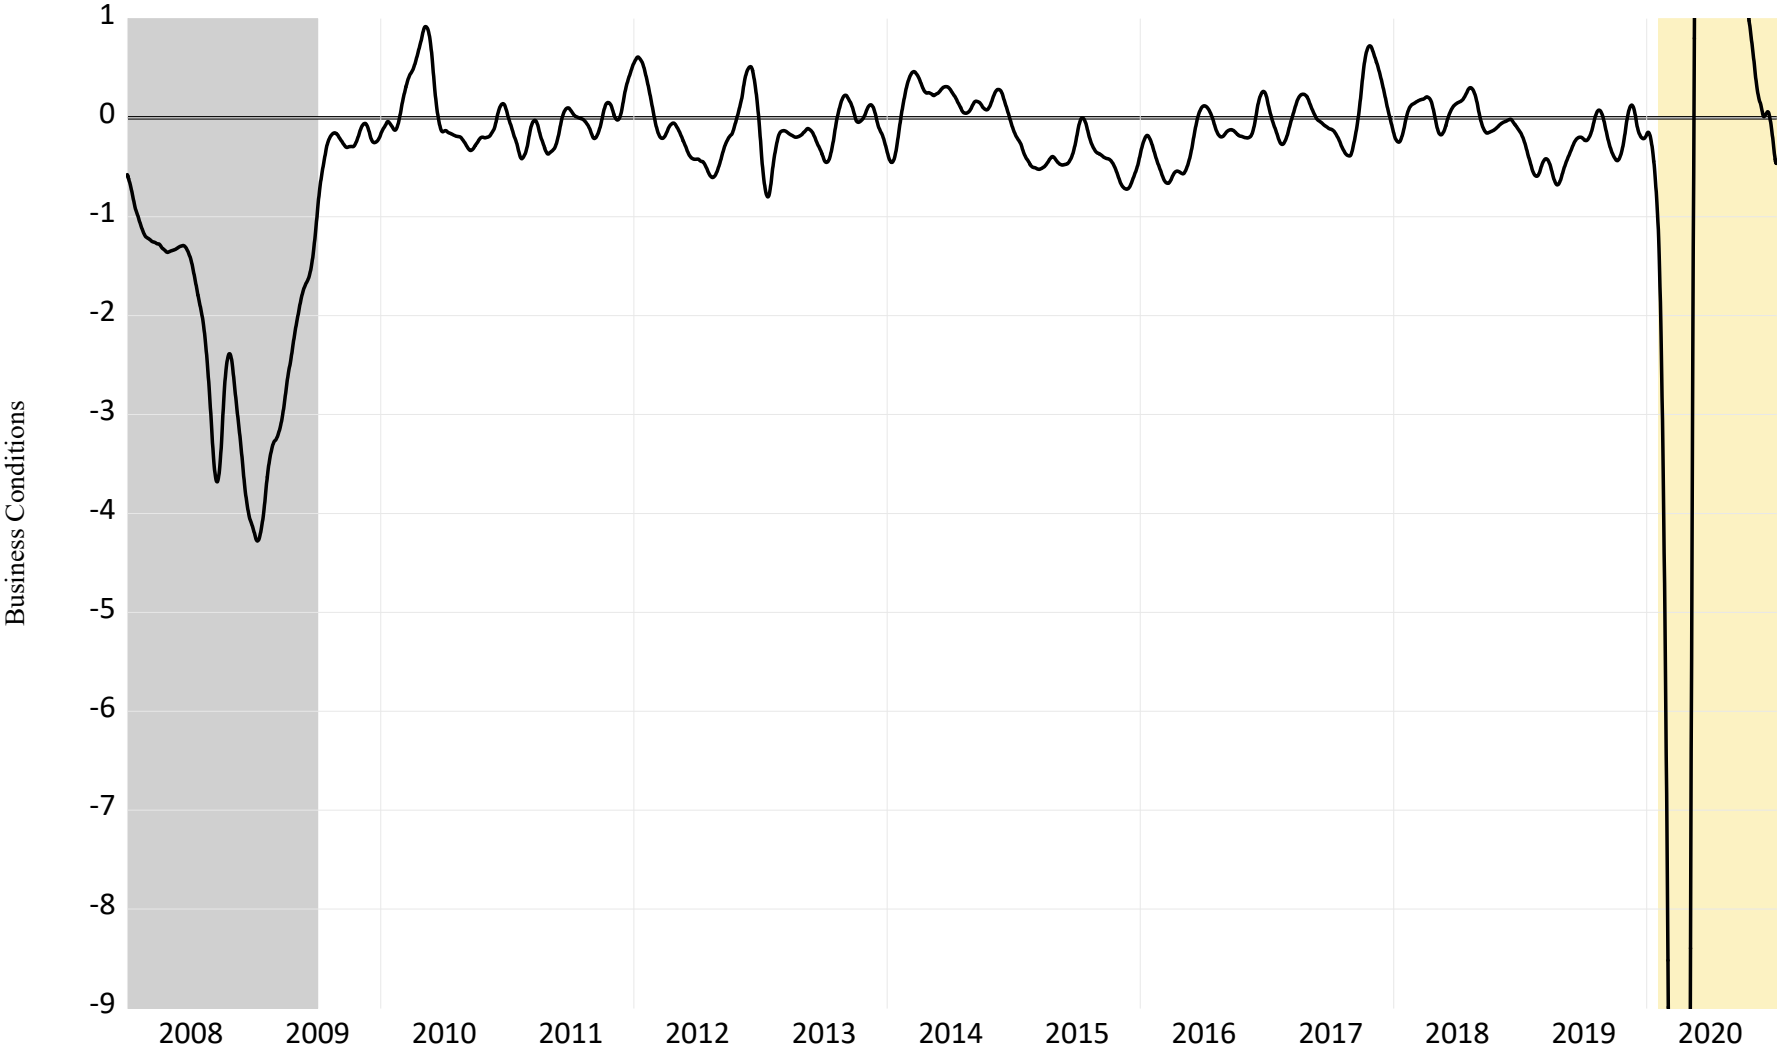

Aruoba-Diebold-Scotti Business Conditions Index (12/31/2007- 01/09/2021) / Y Axis Range Truncated

Note: We construct the ADS Index using the latest data available as of January 15, 2021. The y axis range has been temporarily truncated.