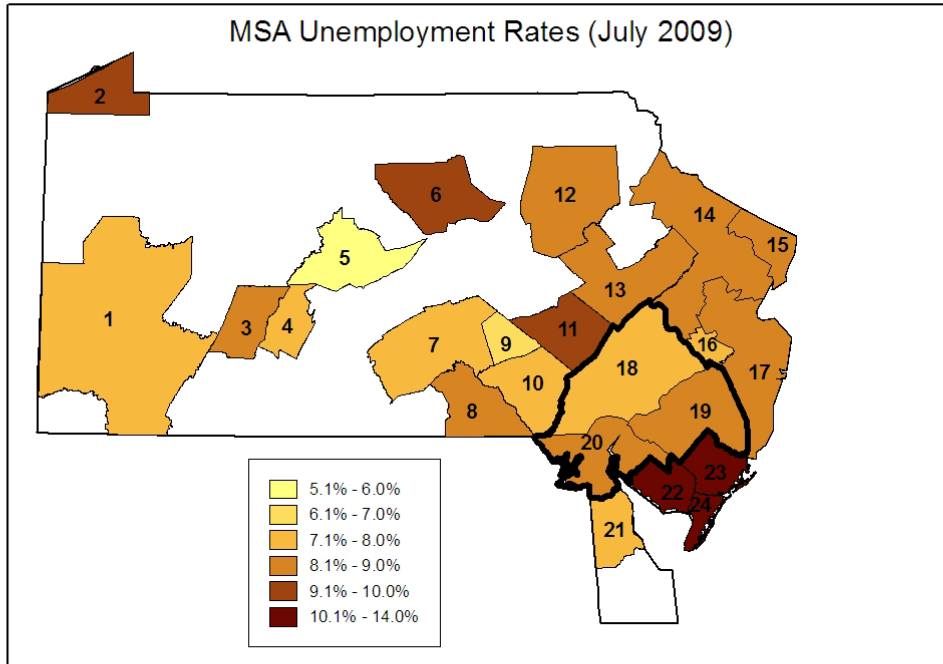

METROPOLITAN AREA EMPLOYMENT: JULY 2009 (cont'd)

1- Pittsburgh, 2- Erie, 3- Johnstown, 4- Altoona, 5- State College, 6- Williamsport, 7- Harrisburg-Carlisle, 8- York-Hanover, 9- Lebanon, 10- Lancaster, 11- Reading, 12- Scranton-Wilkes-Barre, 13- Allentown-Bethlehem-Easton, 14- Newark-Union, 15- Bergen-Passaic-Hudson, 16- Trenton-Ewing, 17- Edison, 18- Philadelphia, 19- Camden, 20- Wilmington, 21- Dover, 22- Vineland-Millville-Bridgeton, 23- Atlantic City, 24- Ocean City