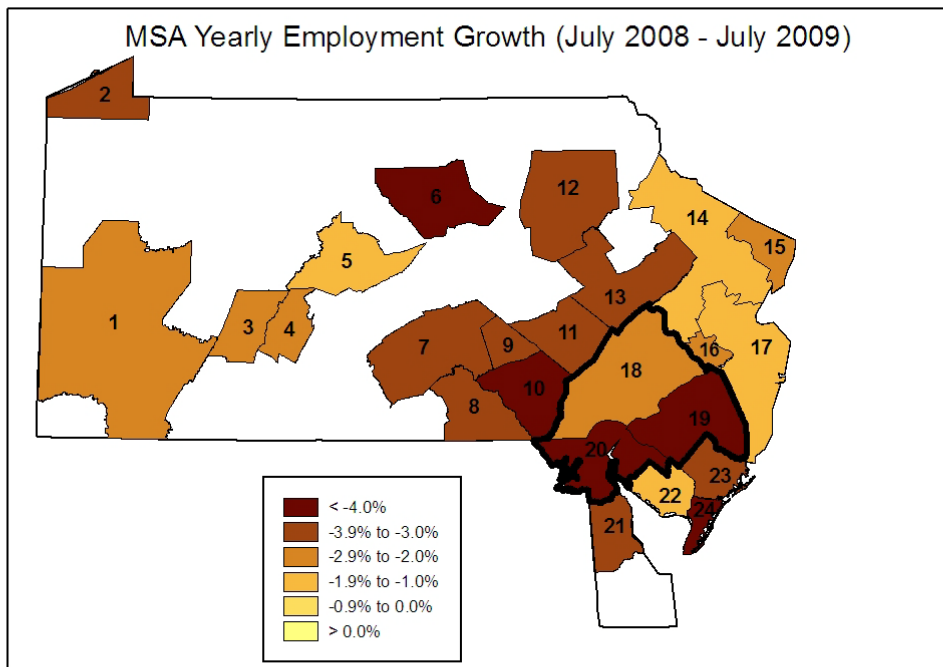

METROPOLITAN AREA EMPLOYMENT: JULY 2009 (cont'd)

1- Pittsburgh, 2- Erie, 3- Johnstown, 4- Altoona, 5- State College, 6- Williamsport, 7- Harrisburg-Carlisle, 8- York-Hanover, 9- Lebanon, 10- Lancaster, 11- Reading, 12- Scranton-Wilkes-Barre, 13- Allentown-Bethlehem-Easton, 14- Newark-Union, 15- Bergen-Passaic-Hudson, 16- Trenton-Ewing, 17- Edison, 18- Philadelphia, 19- Camden, 20- Wilmington, 21- Dover, 22- Vineland-Millville-Bridgeton, 23- Atlantic City, 24- Ocean City