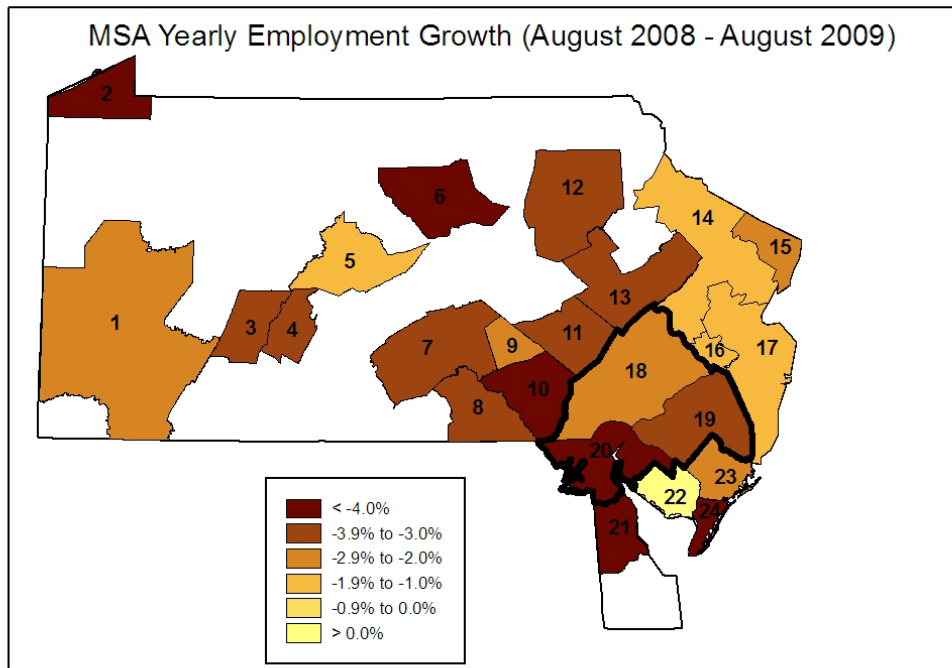

METROPOLITAN AREA EMPLOYMENT: AUGUST 2009 (cont'd)

1- Pittsburgh, 2- Erie, 3- Johnstown, 4- Altoona, 5- State College, 6- Williamsport, 7- Harrisburg-Carlisle, 8- York-Hanover, 9- Lebanon, 10- Lancaster, 11- Reading, 12- Scranton-Wilkes-Barre, 13- Allentown-Bethlehem-Easton, 14- Newark-Union, 15- Bergen-Passaic-Hudson, 16- Trenton-Ewing, 17- Edison, 18- Philadelphia, 19- Camden, 20- Wilmington, 21- Dover, 22- Vineland-Millville-Bridgeton, 23- Atlantic City, 24- Ocean City