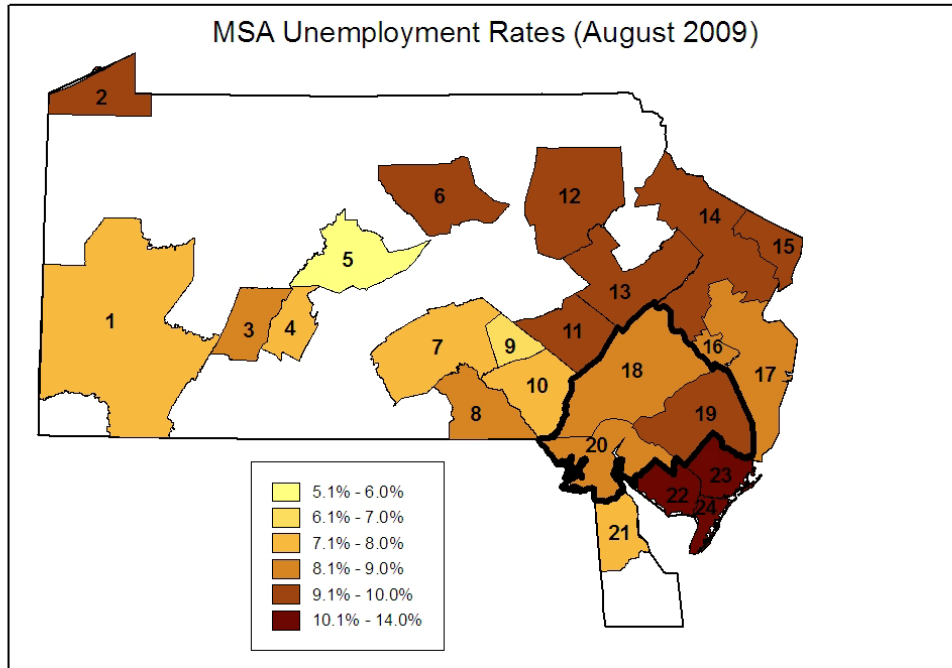

METROPOLITAN AREA EMPLOYMENT: AUGUST 2009 (cont'd)

1- Pittsburgh, 2- Erie, 3- Johnstown, 4- Altoona, 5- State College, 6- Williamsport, 7- Harrisburg-Carlisle, 8- York-Hanover, 9- Lebanon, 10- Lancaster, 11- Reading, 12- Scranton-Wilkes-Barre, 13- Allentown-Bethlehem-Easton, 14- Newark-Union, 15- Bergen-Passaic-Hudson, 16- Trenton-Ewing, 17- Edison, 18- Philadelphia, 19- Camden, 20- Wilmington, 21- Dover, 22- Vineland-Millville-Bridgeton, 23- Atlantic City, 24- Ocean City