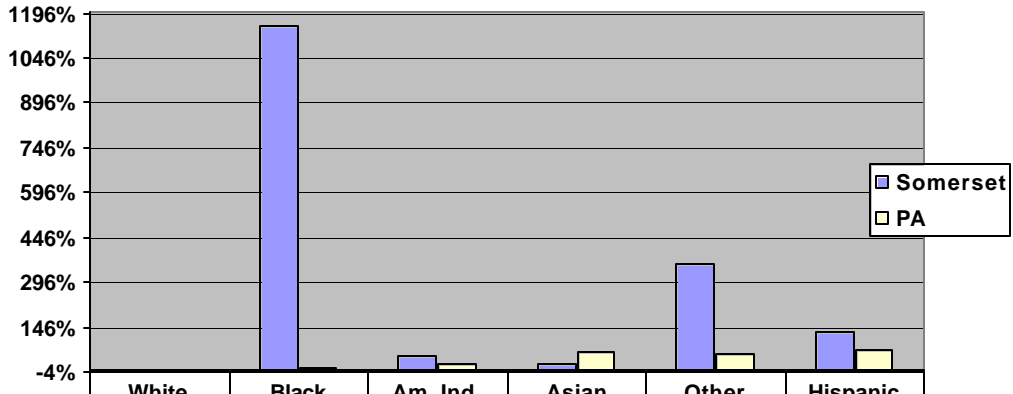

**Somerset County, PA and Pennsylvania  
Demographic Changes 1990 - 2000**

	White	Black	Am. Ind.	Asian	Other	Hispanic
■ Somerset	0.08%	1150.00%	51.16%	24.48%	354.55%	130.30%
■ PA	-0.34%	12.37%	24.54%	62.42%	57.72%	69.67%